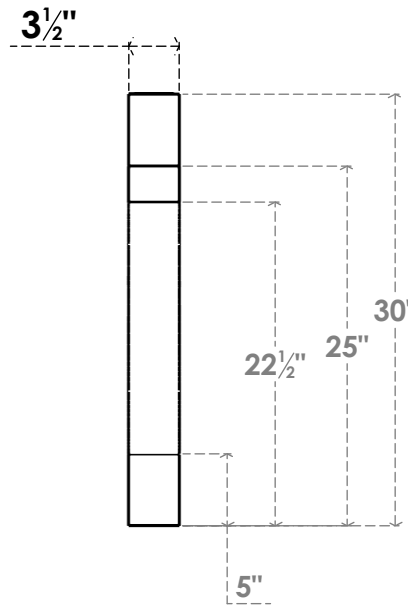

ITEM NUMBER: BRCPC035X24000X30000MRC

3 1/2"W X 24"D X 30"H MERCED ARCHITECTURAL GRADE PVC CLOSED KNEE BRACE

SIDE PROFILE

FRONT PROFILE

ISOMETRIC

EKENA MILLWORK
2300 WEST MAIN ST.
CLARKSVILLE, TX 75426
TOLL FREE: 866-607-0453
WWW.EKENAMILLWORK.COM

NOTES

1. INSTALLATION TO BE COMPLETED IN ACCORDANCE WITH MANUFACTURER'S SPECIFICATIONS.
2. DRAWING MAY NOT BE TO SCALE
3. THIS DRAWING IS INTENDED FOR DESIGN AND PLANNING PURPOSES ONLY.
4. ALL INFORMATION CONTAINED HEREIN WAS CURRENT AT THE TIME OF DEVELOPMENT BUT MUST BE REVIEWED AND APPROVED BY THE PRODUCT MANUFACTURER TO BE CONSIDERED ACCURATE.
5. ARCHITECTURAL GRADE PVC PRODUCTS ARE MADE FROM EXPANDED CELLULAR PVC AND COME NATURALLY WHITE BUT MAY BE PAINTED