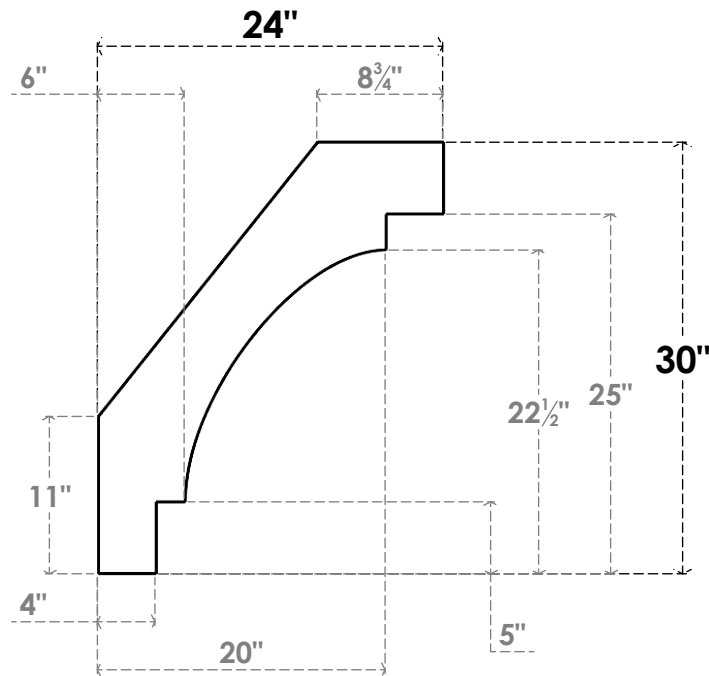

ITEM NUMBER: BRCPC035X24000X30000MRC

3 1/2"W X 24"D X 30"H MERCED ARCHITECTURAL GRADE PVC CLOSED KNEE BRACE

SIDE PROFILE

FRONT PROFILE

ISOMETRIC

EKENA MILLWORK
2300 WEST MAIN ST.
CLARKSVILLE, TX 75426
TOLL FREE: 866-607-0453
WWW.EKENAMILLWORK.COM